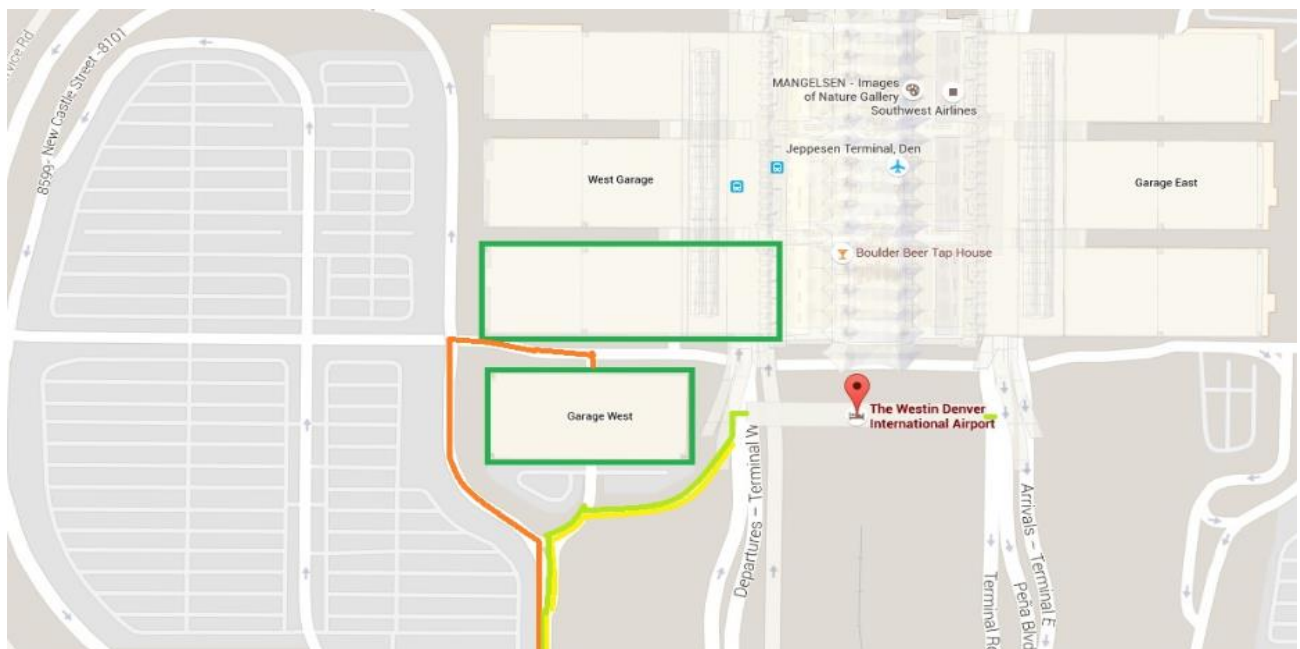

WESTIN DIA PARKING

Directions from Pena Blvd (towards Denver International Airport)

Follow signs towards **Terminal WEST**. Use the 2nd from the left lane to enter under **HOTEL** sign.

Westin Valet

(Diagram: follow **YELLOW** line)

- Follow signs for Hotel
- Stay right towards Check in/Valet
- Pass the Westin sign
- Stay right for Valet – turn right to drop valet car

*$33/day | $3/hour | $12 first hour

WEST Garage

(Diagram: follow **ORANGE** line)

- Follow signs for WEST Garage
- Stay left toward P Garage
- Take entrance to level All Other Levels

* $24/day | $3/hour

EAST Garage

- Take slight right off of Pena Blvd
- Follow signs for East Garage
- Proceed to the 5th floor Plaza area to the hotel entrance

* $24/day | $3/hour

* We have a limited number of airport parking passes available for local attendees and they will be given out on a first come first serve basis at the seminar. You must come to the HIMS check in desk and ask for one. The passes are good for same day only and are not valid for Valet parking.